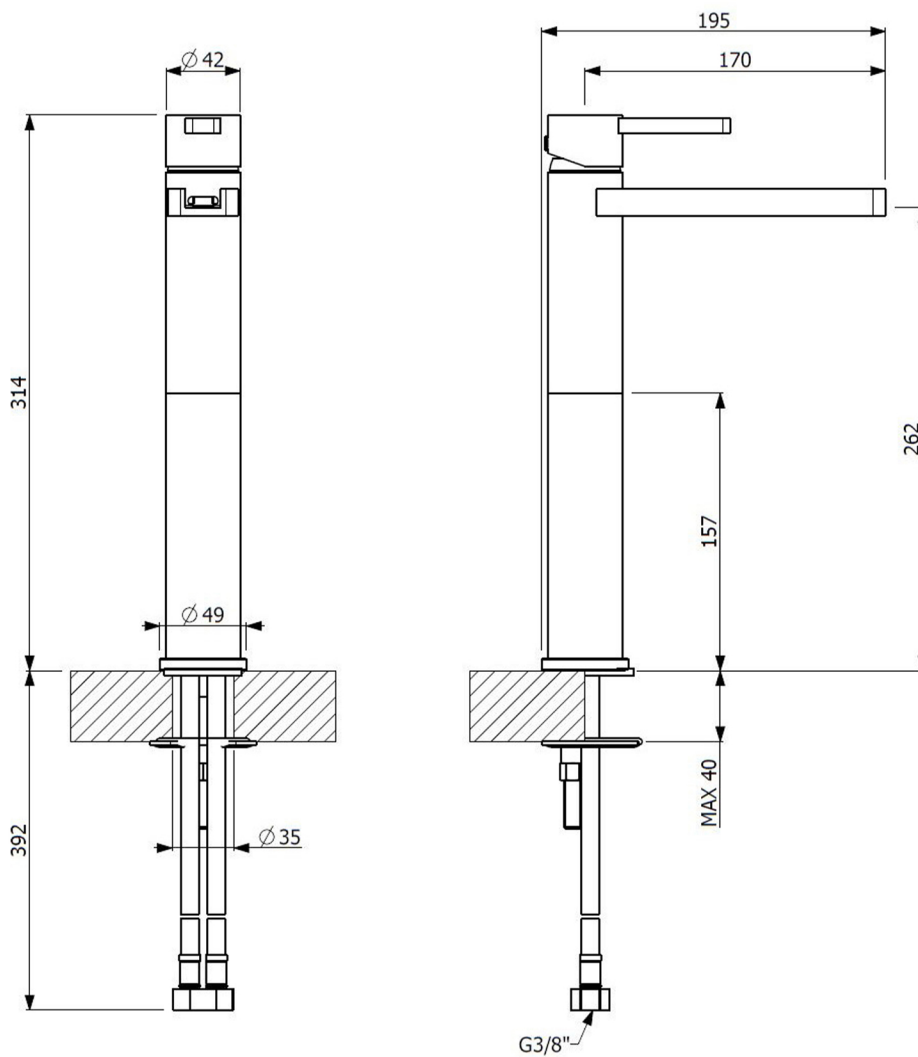

# AQUA

Model: AQUA

Category: Bathroom Faucet

Material: Lead-Free Brass

Dimensions: 7.6" (L) x 1.6" (W) x 12.3" (H)

Description: Luxury bathroom faucet in black finish.

\*Numbers are in millimeter